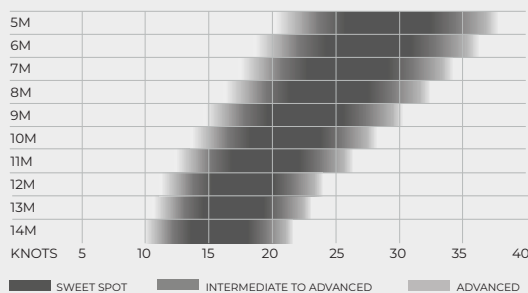

Wind Range:

Wind range is indicative only based on an average rider weight of 80kg. Actual range will vary based on rider skill level, type of board/foil used and line length. Bar size recommended: Rider's preference

Range of Use:

Production Colours:

Price:

COMPLETE	5M	6M	7M	8M	9M	10M	11M	12M	13M	14M